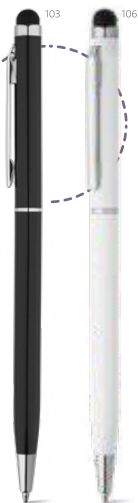

Antibacterial
treatment
ISO 22196

Kaylum — 91791

Aluminium ball pen, with antibacterial treatment, according to ISO22196 certification. Twist mechanism, clip and touch tip. Blue ink.

∅ 7 x 132 mm
PDP - 45 x 5 mm

Zoe Bk — 81158

∅ 8 x 135 mm
PDP - 40 x 5 mm