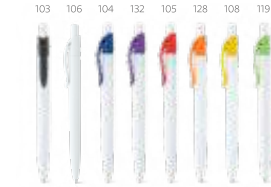

Slim — 91247

Ball pen with clip and coloured non-slip grip. Blue ink.

- ✂️ Ø10 x 145 mm
- 🔪 PDP – 40 x 7 mm

Mars — 91498

Ball pen with coloured clip. Black ink.

- ✂️ Ø10 x 140 mm
- 🔪 PDP – 40 x 7 mm