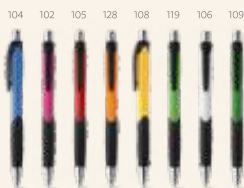

Kiso — 81102

ABS ball pen with coloured clip and white body. Blue ink.

∅11 x 136 mm

PDP – 50 x 6 mm

 **Aero** — 91635
Ball pen with clip and coloured non-slip grip. Blue ink.
∅ 10 x 140 mm
PDP — 45 x 12 mm

 **Octavio** — 81176
Ball pen with clip. Blue ink.
∅ 10 x 142 mm
PDP — 25 x 4 mm

 **Remey** — 81184
Ball pen with clip and coloured non-slip grip. Blue ink.
∅ 10 x 138 mm
PDP — 50 x 6 mm

 **Caribe** — 91256
ABS ball pen with non-slip grip and clip. Blue ink.
∅ 10 x 138 mm
PDP — 45 x 7 mm