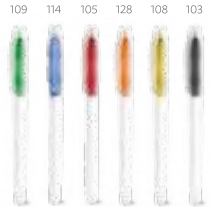

Kiso — 81102

ABS ball pen with coloured clip and white body. Blue ink.

∅11 x 136 mm

PDP – 50 x 6 mm

 **Aero** — 91635
Ball pen with clip and coloured non-slip grip. Blue ink.
∅ 10 x 140 mm
PDP — 45 x 12 mm

 **Octavio** — 81176
Ball pen with clip. Blue ink.
∅ 10 x 142 mm
PDP — 25 x 4 mm

 **Remey** — 81184
Ball pen with clip and coloured non-slip grip. Blue ink.
∅ 10 x 138 mm
PDP — 50 x 6 mm

 **Caribe** — 91256
ABS ball pen with non-slip grip and clip. Blue ink.
∅ 10 x 138 mm
PDP — 45 x 7 mm

 **Jade** — 51110
PP ballpoint with white body. Coloured cap with clip. Blue ink.
∅10 x 142 mm
PDP – 50 x 6 mm

 **Lucy** — 81136
PP ball pen with coloured tip and transparent lid. Blue ink.
∅10 x 142 mm
PDP – 50 x 6 mm