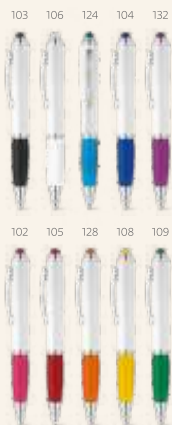

Beta Bk — 81165

Aluminium ball pen with clip and shiny body, available in various colours. Black ink.

✂️ Ø10 x 137 mm

🔪 LAS – 12 x 55 mm

Beta — 91311

Aluminium ball pen with clip and metallic finish. Blue ink.

✂️ Ø10 x 137 mm

🔪 LAS – 12 x 55 mm

 **Move** — 81132

Ball pen with clip and details in metal. Coloured non-slip grip and white body. Blue ink.

∅12 x 140 mm

PDP – 35 x 7 mm

 **Move Bk** — 81161

Ball pen with clip and details in metal. Coloured non-slip grip and white body. Black ink.

∅12 x 140 mm

PDP – 45 x 6 mm

 **Sans** — 91634

Ball pen with metal clip and twist mechanism. Suitable for use on devices due to its touch tip and comfortable writing with its non-slip grip, available in several colours. Blue ink.