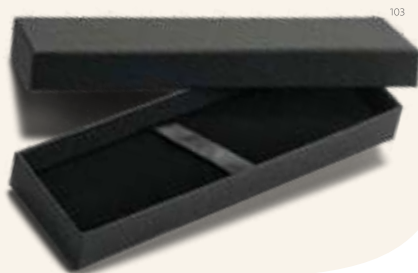

Make your offer even more special

Reinforce the connection with your brand and show all your dedication by completing your offer with our cases.

Casie — 91955

Cardboard case for 1 ball pen. Interior with elegant velvet cushion.

📏 175 x 55 x 25 mm
🔪 SCR – 160 x 45 mm

Corso — 91951

Metal case for 1 ball pen.

📏 178 x 59 x 21 mm
🔪 LSR – 120 x 40 mm