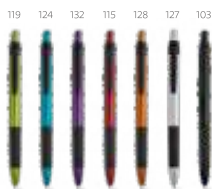

119

124

132

115

128

127

103

Curl — 91633

Ball pen with metallic finish, clip and non-slip grip.

∅ 10 x 140 mm

➤ PDP – 60 x 5 mm