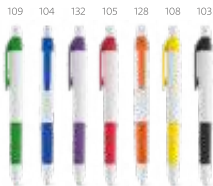

Kiso — 81102

ABS ball pen with coloured clip and white body. Blue ink.

∅11 x 136 mm

PDP – 50 x 6 mm

 **Aero** — 91635
Ball pen with clip and coloured non-slip grip. Blue ink.
∅ 10 x 140 mm
PDP — 45 x 12 mm