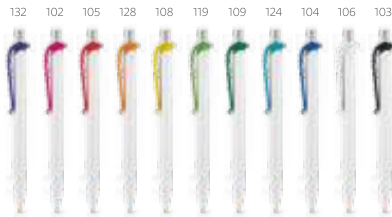

132

102

105

128

108

119

109

124

104

106

103

Ana — 91693

ABS ball pen with clip. Blue ink.

∅10 x 145 mm

PDP – 55 x 6 mm