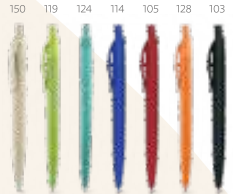

Camila — 81168

Wheat straw fibre and ABS ball pen with clip, available in multiple colours. Environmentally friendly ball pen. Blue ink.

∅10 x 141 mm

PDP – 60 x 6 mm