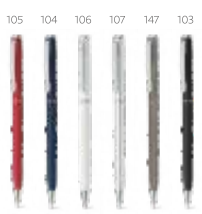

✂ Ø10 x 145 mm

➤ PDP – 45 x 5 mm

 **Tecna** — 91642

Ball pen with metallic finish, touch tip and mobile phone support. Black ink.

✂ Ø11 x 144 mm

➤ PDP – 50 x 6 mm

Walk — 91485
 Aluminium ball pen with clip.
 Black ink.
 Ø 9 x 140 mm
 PDP – 50 x 5 mm