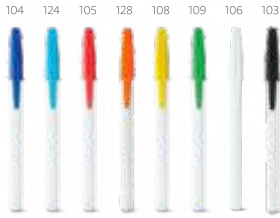

104

124

105

128

108

109

106

103

CARIOCA

MADE IN EUROPE

Corvina — 91216

CARIOCA® ball pen with coloured cap with clip. Blue ink.

∅10 x 145 mm

PDP – 60 x 5 mm