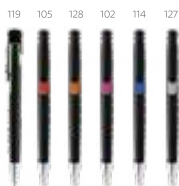

Bright — 91674

Ball pen with metallic finish. Black ink.

Ø10 x 138 mm

PDP – 45 x 5 mm