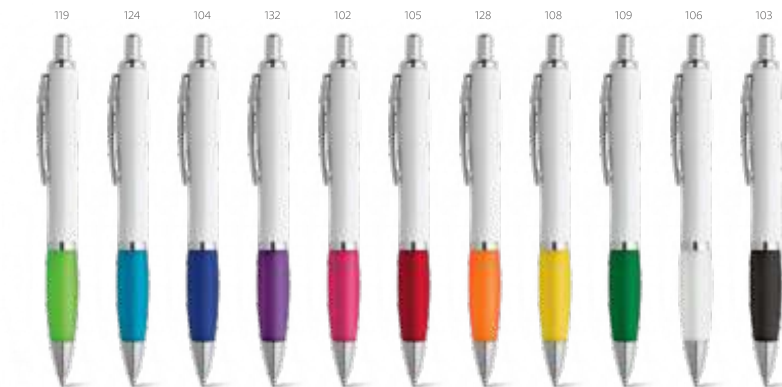

Move — 81132

Ball pen with clip and details in metal. Coloured non-slip grip and white body. Blue ink.

∅12 x 140 mm

PDP – 35 x 7 mm

Move Bk — 81161

Ball pen with clip and details in metal. Coloured non-slip grip and white body. Black ink.

∅12 x 140 mm

PDP – 45 x 6 mm