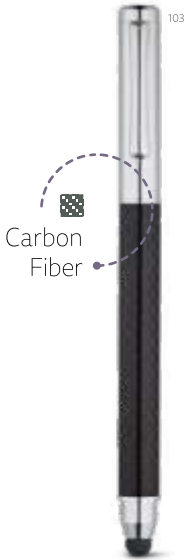

Rubic — 91845

Metal and carbon fibre roller with a touch tip and clip. Supplied in a padded gift box. Black ink.

∅11 x 138 mm |
Case: 179 x 55 x 30 mm
LSR-40 x 5 mm

Carbon
Fiber