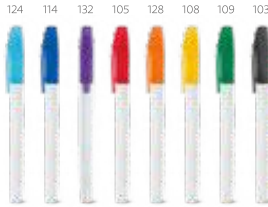

Kiso — 81102

ABS ball pen with coloured clip and white body. Blue ink.

∅11 x 136 mm

PDP – 50 x 6 mm

 **Aero** — 91635
Ball pen with clip and coloured non-slip grip. Blue ink.
∅ 10 x 140 mm
PDP — 45 x 12 mm

 **Octavio** — 81176
Ball pen with clip. Blue ink.
∅ 10 x 142 mm
PDP — 25 x 4 mm

 **Remey** — 81184
Ball pen with clip and coloured non-slip grip. Blue ink.
∅ 10 x 138 mm
PDP — 50 x 6 mm

 **Caribe** — 91256
ABS ball pen with non-slip grip and clip. Blue ink.
∅ 10 x 138 mm
PDP — 45 x 7 mm

 **Jade** — 51110
PP ballpoint with white body. Coloured cap with clip. Blue ink.
∅10 x 142 mm
PDP – 50 x 6 mm

 **Lucy** — 81136
PP ball pen with coloured tip and transparent lid. Blue ink.
∅10 x 142 mm
PDP – 50 x 6 mm