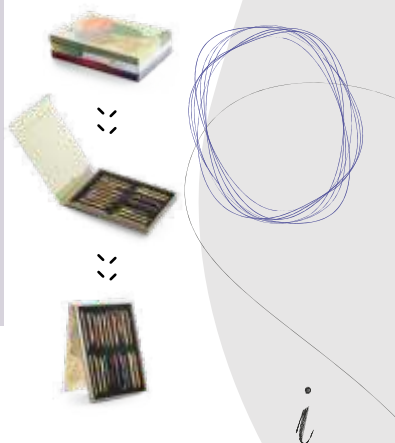

Writing showcase

The right choice to show off hi!dea™'s most striking models and the variety of customisation techniques available.

A **Signature Writing Showcase** — 70092

A durable and stylish selection

B **Colour Writing Showcase** — 70091

A wide selection of colours