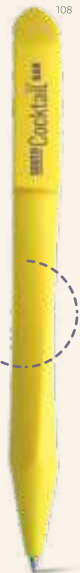

- ∅11 x 139 mm
- PDP – 30 x 5 mm

108 119 104 106 105

Boop — 81129

Ball pen with clip and twist mechanism. Available in several colours. Blue ink.

- ∅11 x 147 mm
- PDP – 30 x 7 mm

Ergonomic Design

Doming dock