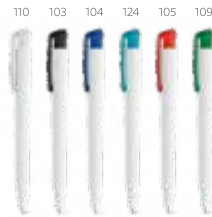

110

103

104

124

105

109

Kiso — 81102

ABS ball pen with coloured clip and white body. Blue ink.

∅11 x 136 mm

PDP – 50 x 6 mm