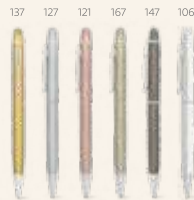

137

127

121

167

147

106

Kant — 81139

Aluminium ball pen with twist mechanism and touch tip. Supplied with a cardboard gift pouch. Blue ink.

∓ Ø12 x 136 mm | Pouch: 155 x 40 mm

♣ LSR – 30 x 5 mm

Julie — 81144

Metal ball pen with touch tip. Supplied with a disassembled gift box. Blue ink.

∓ Ø10 x 141 mm | Case: 150 x 15 x 19 mm

♣ LSR – 35 x 5 mm